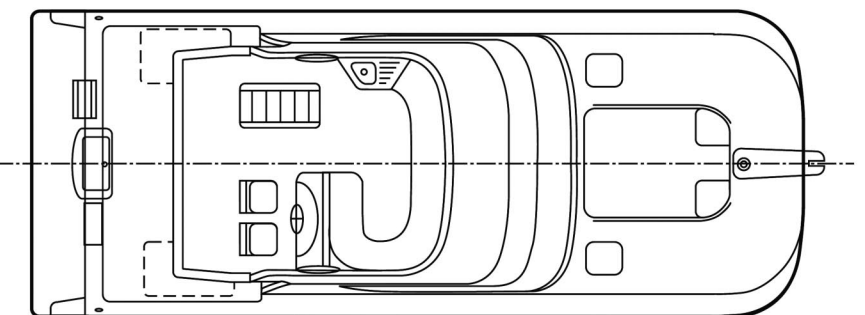

offers one-level daytime living in a solid, generously proportioned boat that's suitable for summer and winter boating – a self-propelled bach or beach house. The layout is practical with many clever touches; the engineering is relatively simple and the interior features robust, easy-clean, family-friendly decor. Lots of gel-coat and vinyl inside and out should make getting off the boat at the end of a trip a matter of minutes rather than hours. With minimal care, the boat should look just as good in five years as it does when it's new.

The Voyager V1100 is also available in a sedan version while a higher spec standard version of the flybridge model is available for much the same price as the review boat.

With an as tested price of $559,000 plus GST, which includes $30,000 worth of costs to meet survey, it would seem a well priced alternative to a holiday home and good value compared to new and second-hand launches and yachts currently on the market.

Suppliers to Voyager Catamarans: Muir Winches: capstan; Manson Anchors: anchor; Smev: cooktop and oven; Raymarine: electronics, autopilot; Jabsco: washdown pump.

Voyager buyers get a lot of useable space in an affordable, fuel-efficient package.

SPECIFICATIONS

design name/type	Voyager V1100 flybridge
designers	Paul Stanyon/Derek Appleton
builder	Voyager Catamarans
construction	solid grp hulls, moulded foam sandwich and cored decks and flybridge
loa	11m
boa	4.25m
draft	0.75m
displacement light	6.6t
heavy	7t
max speed	23kts
cruising speed	16-20kts
fuel capacity	600L
range	400nm
water capacity	600L
black water	100L
engine	2 x Yanmar 150hp
gearboxes	ZF Hurth 2.43:1
propellers	Marine Casting 4-blade 19x20.5in
price as reviewed	NZ$559,000
packages from	A$435,000 for the sedan