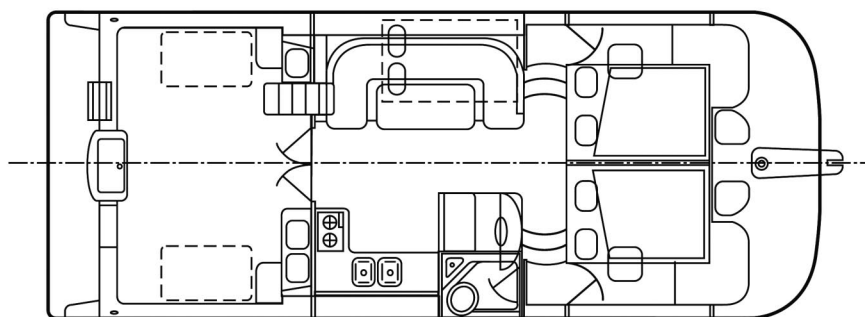

offers one-level daytime living in a solid, generously proportioned boat that's suitable for summer and winter boating – a self-propelled bach or beach house. The layout is practical with many clever touches; the engineering is relatively simple and the interior features robust, easy-clean, family-friendly decor. Lots of gel-coat and vinyl inside and out should make getting off the boat at the end of a trip a matter of minutes rather than hours. With minimal care, the boat should look just as good in five years as it does when it's new.

The Voyager V1100 is also available in a sedan version while a higher spec standard version of the flybridge model is available for much the same price as the review boat.

With an as tested price of $559,000 plus GST, which includes $30,000 worth of costs to meet survey, it would seem a well priced alternative to a holiday home and good value compared to new and second-hand launches and yachts currently on the market.

Suppliers to Voyager Catamarans: Muir Winches: capstan; Manson Anchors: anchor; Smev: cooktop and oven; Raymarine: electronics, autopilot; Jabsco: washdown pump.

Voyager buyers get a lot of useable space in an affordable, fuel-efficient package.

SPECIFICATIONS

design name/type	Voyager V1100 flybridge
designers	Paul Stanyon/Derek Appleton
builder	Voyager Catamarans
construction	solid grp hulls, moulded foam sandwich and cored decks and flybridge
loa	11m
boa	4.25m
draft	0.75m
displacement light	6.6t
heavy	7t
max speed	23kts
cruising speed	16-20kts
fuel capacity	600L
range	400nm
water capacity	600L
black water	100L
engine	2 x Yanmar 150hp
gearboxes	ZF Hurth 2.43:1
propellers	Marine Casting 4-blade 19x20.5in
price as reviewed	NZ$559,000
packages from	A$435,000 for the sedan